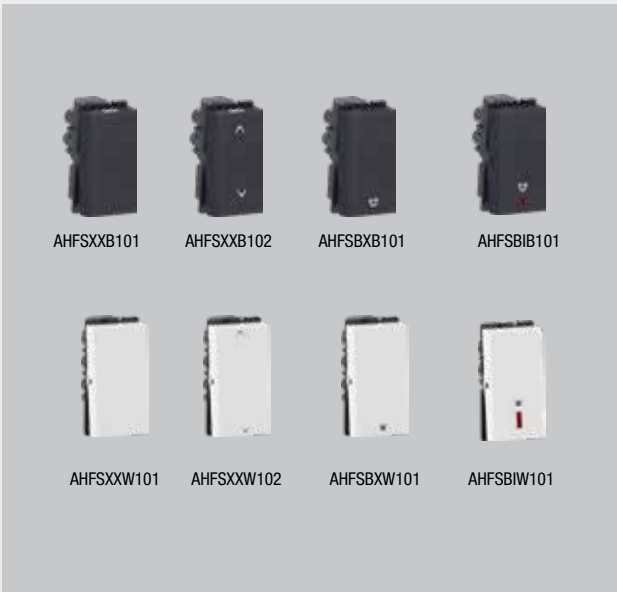

Fabio Series - Switches

Item Name	Std. / Master Packing (No. of Unit/s)	Fabio Carbon (Velvet Black)		Fabio Classic (White)	
		SAP Code	List Price in ₹ Per Unit	SAP Code	List Price in ₹ Per Unit
6 AX One way switch	20 N / 400 N	- NA -	- NA -	AHFSXXW061	₹ 48.00
10 AX One way switch	20 N / 400 N	AHFSXXB101	₹ 69.00	AHFSXXW101	₹ 56.00
10 AX Two way switch	20 N / 120 N	AHFSXXB102	₹ 178.00	AHFSXXW102	₹ 133.00
10 AX Bell push switch	20 N / 60 N	AHFSBxB101	₹ 205.00	AHFSBxW101	₹ 154.00
10 AX Bell push switch with indicator	20 N / 60 N	AHFSBIB101	₹ 243.00	AHFSBIW101	₹ 183.00
10 AX Mega bell push switch with indicator	10 N / 30 N	AHFMBIB101	₹ 270.00	AHFMBIW101	₹ 204.00
10 AX Mega Switch with indicator	10 N / 30 N	AHFMXIB101	₹ 270.00	AHFMXIW101	₹ 204.00
10 AX Mega Two way switch	10 N / 30 N	AHFMXXB102	₹ 233.00	AHFMXXW102	₹ 174.00
16 AX One way switch	20 N / 120 N	AHFSXXB161	₹ 179.00	AHFSXXW161	₹ 147.00
16 AX One way switch with indicator	20 N / 60 N	AHFSXB161	₹ 233.00	AHFSXIW161	₹ 174.00
16 AX Two way switch	20 N / 60 N	AHFSXXB162	₹ 300.00	AHFSXXW162	₹ 225.00
20 A DP Switch with indicator	10 N / 30 N	AHFSDB201	₹ 337.00	AHFSDIW201	₹ 254.00
32 A DP switch with indicator	10 N / 30 N	AHFSDB321	₹ 606.00	AHFSDIW321	₹ 455.00