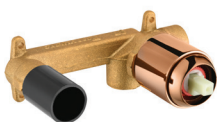

Concealed Body Basin Mixer

Deep Rose Gold
G9002A4 | ₹3,850