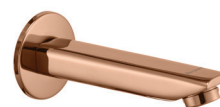

Wall Spout

Deep Rose Gold
G5827A4 | ₹1,980