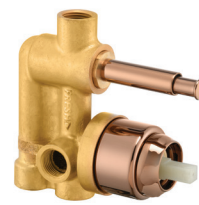

## Ultra High Flow Concealed Diverter Body

Deep Rose Gold  
G4888A4 | ₹5,630

Shiny Black  
G4888A5 | ₹5,630

## 3 Inlet Concealed Diveter Body

Deep Rose Gold  
G9969A4 | ₹6,330

Shiny Black  
G9969A5 | ₹6,330