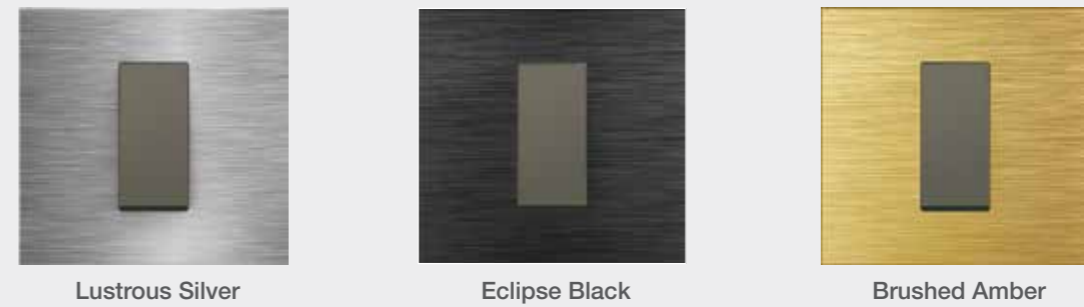

Amare Decorative Modular Outer Plates* - Metal	1 M	2 M	3 M	4 M	6 M	8 M (H)*	8 M (S)	12 M
Lustrous Silver	ACNPMOHV01	ACNPMOHV02	ACNPMOHV03	ACNPMOHV04	ACNPMOHV06	ACNPMOHH08	ACNPMOHV08	ACNPMOHV12
Eclipse Black	ACNPMOBV01	ACNPMOBV02	ACNPMOBV03	ACNPMOBV04	ACNPMOBV06	ACNPMOBH08	ACNPMOBV08	ACNPMOBV12
Brushed Amber	ACNPMOJV01	ACNPMOJV02	ACNPMOJV03	ACNPMOJV04	ACNPMOJV06	ACNPMOJH08	ACNPMOJV08	ACNPMOJV12
List Price in Rs. Per Unit	₹ 1151.00	₹ 1151.00	₹ 1246.00	₹ 1388.00	₹ 1506.00	₹ 1967.00	₹ 1967.00	₹ 2843.00
Std. / Master Packing (No. of Unit/s)	3 N/12 N	3 N/12 N	3 N/12 N	3 N/12 N	3 N/12 N	3 N/12 N	3 N/12 N	3 N/8 N

+ Outer Plates are supplied without inner plates, please add the inner plate for the respective module to complete the set

*8 M H has 4+4 Cutout