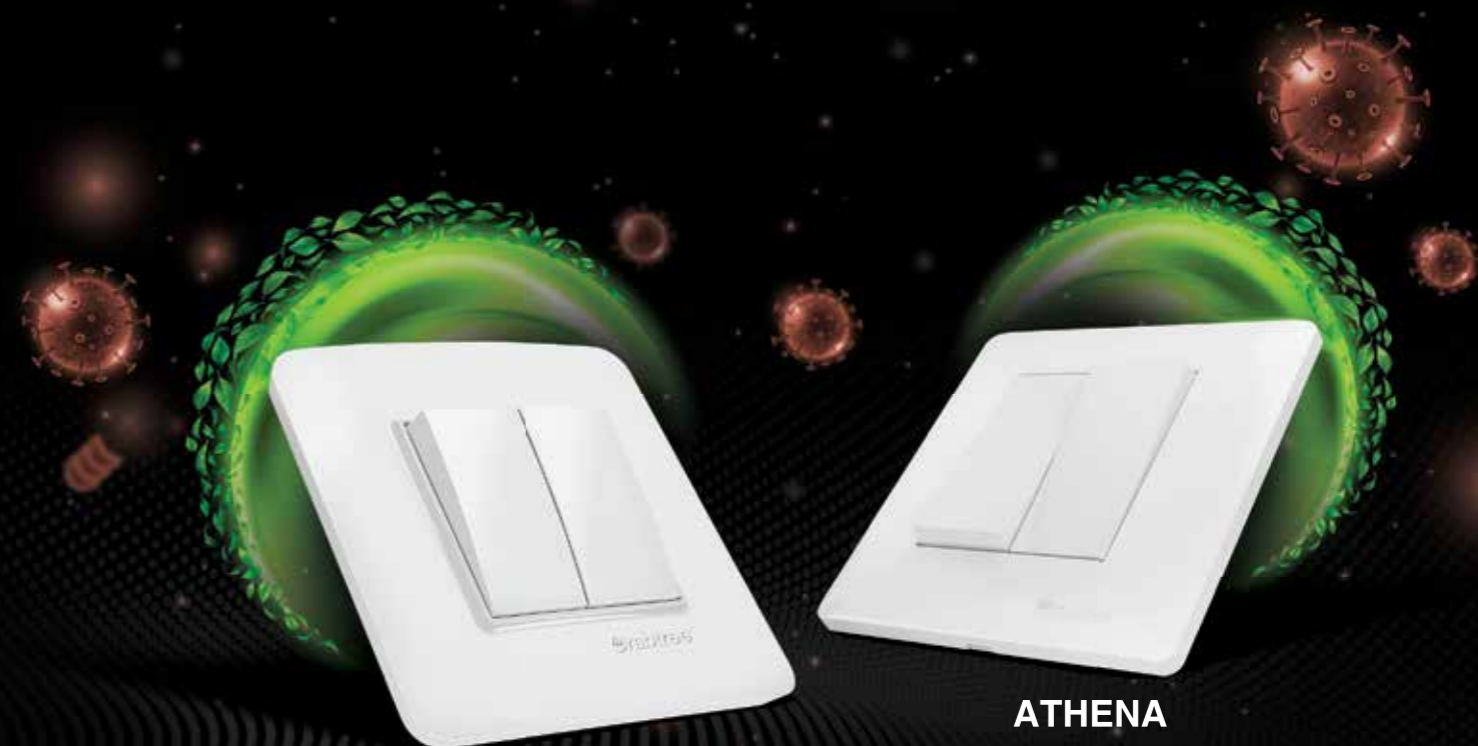

There has been a change in the description of range name & color details. Complete matrix is explained at the annexure (Page No. 26)

Signia

Beautiful Switches, For Elegant Homes. The all new Signia switches by Crabtree. A perfect amalgamation of beauty, style and elegance. Signia White Range is now Anti Viral with ViruzSafe technology.

*Ducor range is the new Murano.

SIGNIA

ATHENA

92.55%* anti-viral efficacy within 1 minute

99%* anti-bacterial efficacy

New

Athena Classic Switches - Soft Switch

ViruzSafe Technology