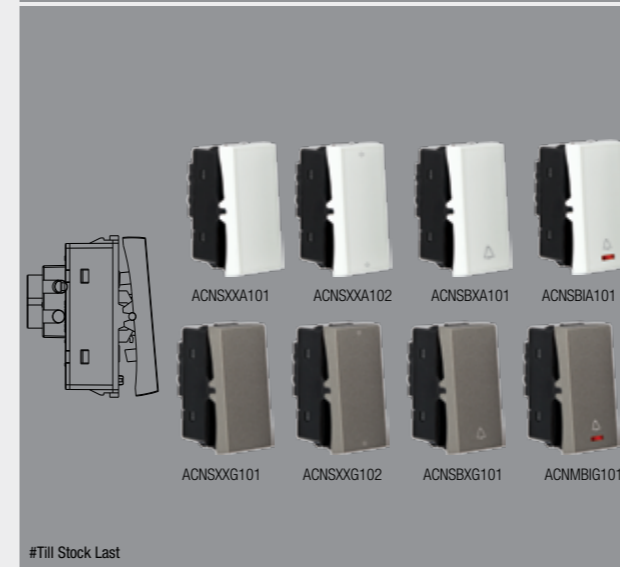

New

#Athena Moderna Switches-Soft Switch

ViruzSafe Technology

Item Name	Std. / Master Packing (No. of Unit/s)	# Chalk White		# Elephant Grey	
		SAP Code	List Price in Rs. Per Unit	SAP Code	List Price in Rs. Per Unit
#10 AX One Way Switch	20 N/400 N	ACNSXXE101	₹ 92.00	ACNSXXB101	₹ 134.00
#10 AX Two Way Switch	20 N/120 N	ACNSXXE102	₹ 184.00	ACNSXXB102	₹ 222.00
#10 A One Way Bell Push Switch	20 N/60 N	ACNSBXE101	₹ 228.00	ACNSBXB101	₹ 268.00
#10 A Bell Push switch with Indicator	20 N/60 N	ACNSBIE101	₹ 270.00	ACNSBIB101	₹ 307.00
#10 A Mega Bell Push Indicator	10 N/30 N	ACNMBIE101	₹ 318.00	ACNMBIB101	₹ 321.00
#16 AX One Way Switch	20 N/120 N	ACNSXXE161	₹ 207.00	ACNSXXB161	₹ 244.00
#16 AX One Way switch with Indicator	20 N/60 N	ACNSXIE161	₹ 262.00	ACNSXIB161	₹ 325.00
#16 AX Two Way Switch	20 N/60 N	ACNSXXE162	₹ 317.00	ACNSXXB162	₹ 348.00

#Athena Moderna Switches

ViruzSafe Technology

Item Name	Std. / Master Packing (No. of Unit/s)	# Chalk White		# Elephant Grey	
		SAP Code	List Price in Rs. Per Unit	SAP Code	List Price in Rs. Per Unit
#10 AX One Way Switch	20 N/400 N	ACNSXXA101	₹ 86.00	ACNSXXG101	₹ 123.00
#10 AX Two Way Switch	20 N/120 N	ACNSXXA102	₹ 169.00	ACNSXXG102	₹ 207.00
#10 A One Way Bell Push Switch	20 N/60 N	ACNSBXA101	₹ 212.00	ACNSBXG101	₹ 249.00
#10 A Bell Push switch with Indicator	20 N/60 N	ACNSBIA101	₹ 251.00	ACNSBIG101	₹ 285.00
#10 A Mega Bell Push Indicator	10 N/30 N	ACNMBIA101	₹ 295.00	ACNMBIG101	₹ 298.00
#16 AX One Way Switch	20 N/120 N	ACNSXXA161	₹ 192.00	ACNSXXG161	₹ 226.00
#16 AX One Way switch with Indicator	20 N/60 N	ACNSXIA161	₹ 243.00	ACNSXIG161	₹ 302.00
#16 AX Two Way Switch	20 N/60 N	ACNSXXA162	₹ 294.00	ACNSXXG162	₹ 322.00
20 A One Way DP Switch - 1 M	20 N/60 N	ACNSDIA201	₹ 383.00	ACNSDXG201	₹ 398.00
25 A One Way Switch	20 N/60 N	ACNSXXA251	₹ 307.00	ACNSXXG251	₹ 330.00
32 A One Way DP Switch - 2 M	10 N/30 N	ACNSDIA321	₹ 558.00	ACNSDXG321	₹ 670.00