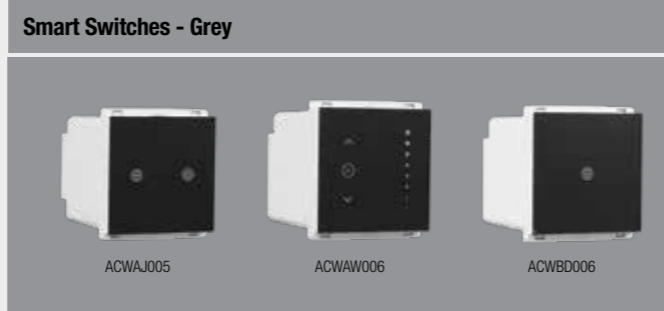

Item Name	Std. / Master Packing (No. of Unit/s)	# White	Grey	List Price in Rs. Per Unit
		SAP Code	SAP Code	
2 Channel Relay Switch - 2M- New	1N	ACWAJ003	ACWAJ005	₹ 5295.00
4 Channel Relay Switch - 2M- New	1N	ACWAJ004	ACWAJ006	₹ 6975.00
Smart Fan Regulator - 2M- New	1N	ACWAW004	ACWAW006	₹ 7830.00
20A Relay Switch - 2M- New	1N	ACWBD002	ACWBD006	₹ 7865.00
Curtain Relay switch - 2M- New	1N	ACWAA023	ACWAA027	₹ 8655.00
2 Channel Dimmer - 2M- New	1N	ACWBD004	ACWBD007	₹ 8510.00
Bell Push Relay - 2M	1N	ACWAN001	ACWAN002	₹ 7860.00
4 Scene Controller - 2M	1N	ACWSC001	ACWSC002	₹ 8280.00