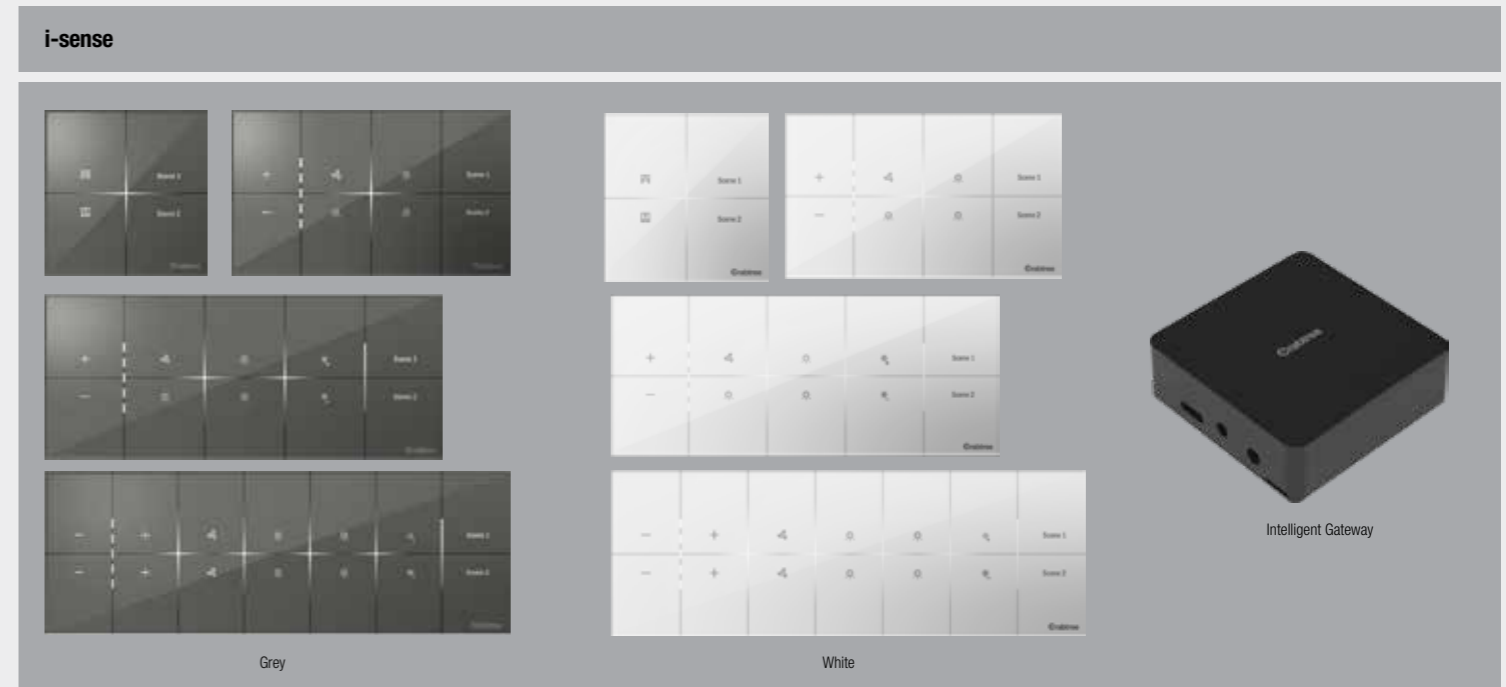

EASY IS BEAUTIFUL.

Introducing **i-sense** smart switches by Crabtree. It will change the way you look at switches.

i-sense

Item Description	Item Name	White	Grey	List Price in Rs. Per Unit
		SAP Code	SAP Code	
1 Curtain Controller and 2 scenes | Sense	Dot 1C	ACSSXIW101	ACSSXDG101	₹ 13240.00
1 Fan regulator, 3 ON/OFF switch, 2 Scene | Sense	1 Dot 3	ACSRLDW015	ACSRLDG015	₹ 15090.00
1 Fan, 3 ON/OFF Switch, 1 Dimmer, 2 scene | Sense	1 Dot 5D	ACSDFDW015	ACSDFDG015	₹ 20365.00
2 Fan, 4 ON/OFF Switch, 1Dimmer, 2 scene | Sense	2 Dot 7D	ACSRLDW012	ACSRLDG012	₹ 23360.00
Gate Way		ACWSXDW012		₹ 9900.00