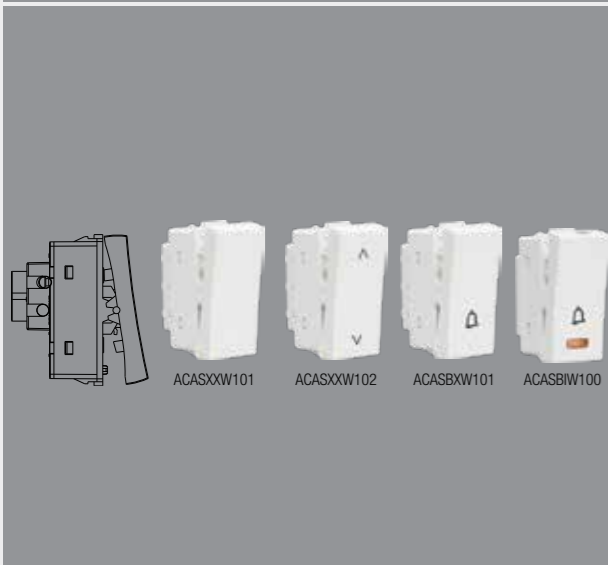

Athena Classic Switches

ViruzSafe Technology