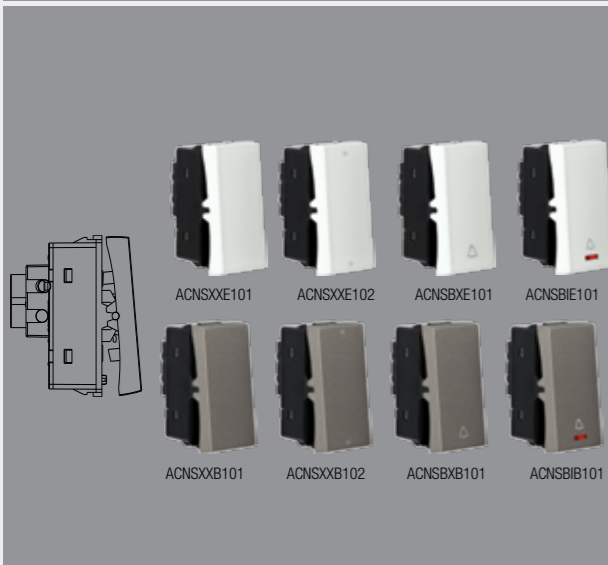

Athena Classic Switches

ViruzSafe Technology

Item Name	Std. / Master Packing (No. of Unit/s)	# Chalk White	
		SAP Code	List Price in Rs. Per Unit
10 AX One Way Switch	20 N/400 N	ACASXXW101	₹ 86.00
10 AX Two Way Switch	20 N/60 N	ACASXXW102	₹ 169.00
10 A One Way Bell Push Switch	20 N/120 N	ACASBXW101	₹ 212.00
10 A Bell Push switch with Indicator	20 N/60 N	ACASBIW100	₹ 251.00
10 A Mega Bell Push Indicator	10 N/30 N	ACAMBIW100	₹ 295.00
16 AX One Way Switch	20 N/120 N	ACASXXW161	₹ 192.00
16 AX One Way switch with Indicator	20 N/60 N	ACASXIW161	₹ 243.00
16 AX Two Way Switch	20 N/60 N	ACASXXW162	₹ 294.00
20 A One Way DP Switch - 1M	20 N/60 N	ACASDIW201	₹ 383.00
25 A One Way Switch	20 N/60 N	ACASXIW251	₹ 307.00
32 A One Way DP Switch - 2M	10 N/30 N	ACASDIW321	₹ 558.00

New

#Athena Moderna Switches-Soft Switch

ViruzSafe Technology

Item Name	Std. / Master Packing (No. of Unit/s)	# Chalk White		# Elephant Grey	
		SAP Code	List Price in Rs. Per Unit	SAP Code	List Price in Rs. Per Unit
#10 AX One Way Switch	20 N/400 N	ACNSXXE101	₹ 92.00	ACNSXXB101	₹ 134.00
#10 AX Two Way Switch	20 N/120 N	ACNSXXE102	₹ 184.00	ACNSXXB102	₹ 222.00
#10 A One Way Bell Push Switch	20 N/60 N	ACNSBXE101	₹ 228.00	ACNSBXB101	₹ 268.00
#10 A Bell Push switch with Indicator	20 N/60 N	ACNSBIE101	₹ 270.00	ACNSBIB101	₹ 307.00
#10 A Mega Bell Push Indicator	10 N/30 N	ACNMBIE101	₹ 318.00	ACNMBIB101	₹ 321.00
#16 AX One Way Switch	20 N/120 N	ACNSXXE161	₹ 207.00	ACNSXXB161	₹ 244.00
#16 AX One Way switch with Indicator	20 N/60 N	ACNSXIE161	₹ 262.00	ACNSXIB161	₹ 325.00
#16 AX Two Way Switch	20 N/60 N	ACNSXXE162	₹ 317.00	ACNSXXB162	₹ 348.00