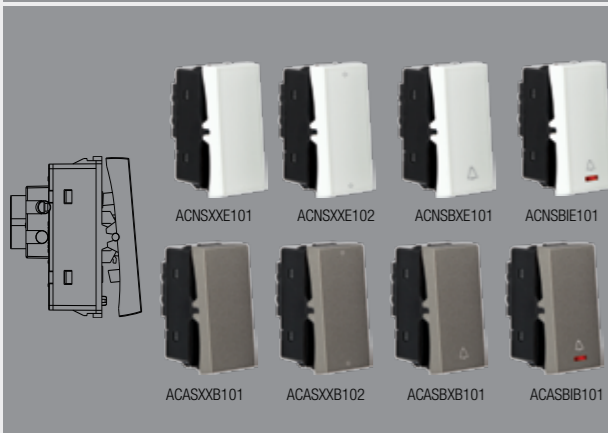

Item Name	Std. / Master Packing (No. of Unit/s)	# Chalk White		# Elephant Grey	
		SAP Code	List Price in Rs. Per Unit	SAP Code	List Price in Rs. Per Unit
10 AX One Way Switch	20 N/400 N	ACASXXE101	₹ 92.00	ACASXXB101	₹ 134.00
10 AX Two Way Switch	20 N/120 N	ACASXXE102	₹ 184.00	ACASXXB102	₹ 222.00
10 A One Way Bell Push Switch	20 N/60 N	ACASBXE101	₹ 228.00	ACASBXB101	₹ 268.00
10 A Bell Push switch with Indicator	20 N/60 N	ACASBIE101	₹ 270.00	ACASBIB101	₹ 307.00
10 A Mega Bell Push Indicator	10 N/30 N	ACAMBIE101	₹ 318.00	ACAMBIB101	₹ 321.00
16 AX One Way Switch	20 N/120 N	ACASXXE161	₹ 207.00	ACASXXB161	₹ 244.00
16 AX One Way switch with Indicator	20 N/60 N	ACASXIE161	₹ 262.00	ACASXIB161	₹ 325.00
16 AX Two Way Switch	20 N/60 N	ACASXXE162	₹ 317.00	ACASXXB162	₹ 348.00